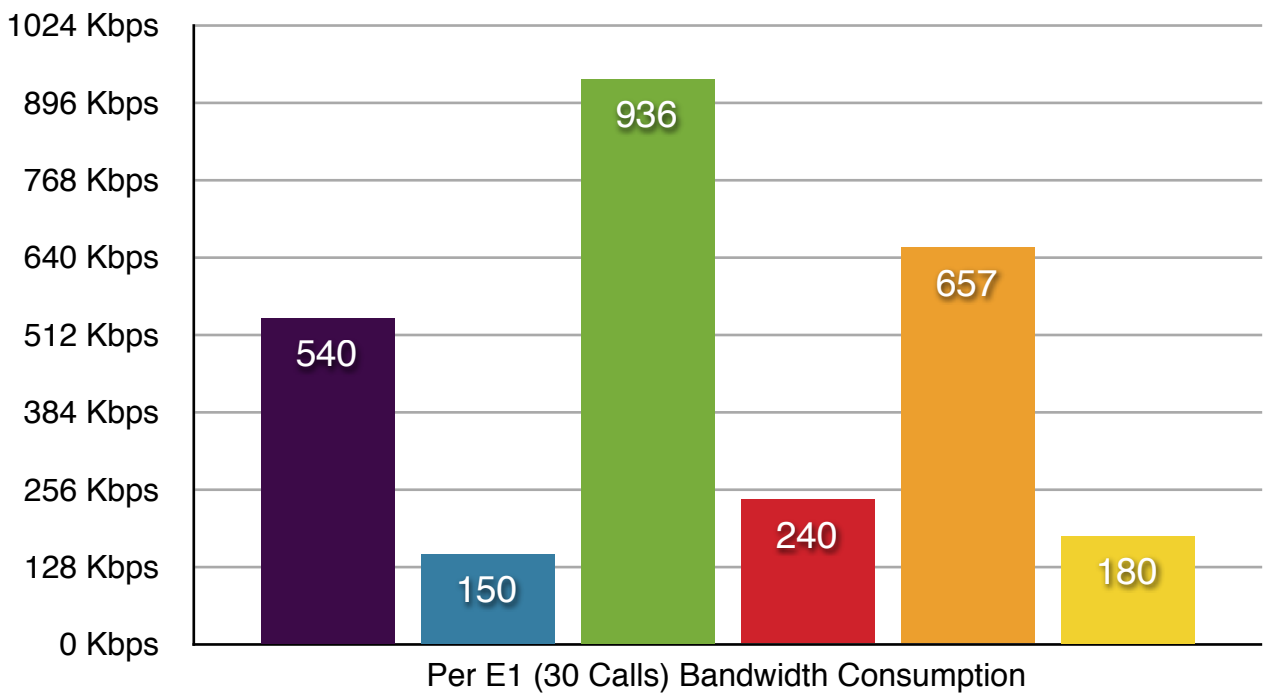

Chart: Per E1 (30 Calls) Bandwidth Consumption Comparison

- Without SBO: G.729 with Silence Suppression
- With SBO : G.729 with Silence Suppression
- Without SBO : G.729 without Silence Suppression
- With SBO : G.729 without Silence Suppression
- Without SBO : G.723
- With SBO : G.723