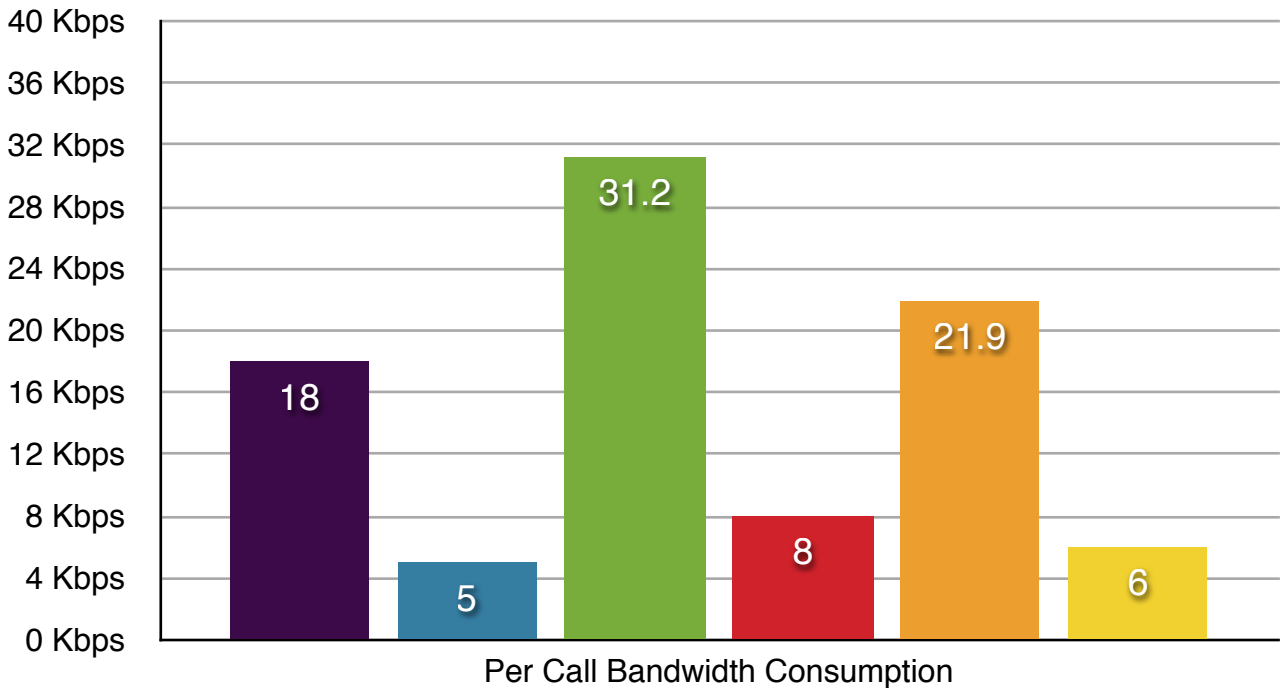

# Bandwidth Consumption Comparison

Standard Consumption vs. SBO Consumption

	Without SBO		With SBO	
	Per Call Consumption	Per E1 Consumption	Per Call Consumption	Per E1 Consumption
G.729 with Silence Suppression	18 Kbps	540 Kbps	5 Kbps	150 Kbps
G.729 without Silence Suppression	31.2 Kbps	936 Kbps	8 Kbps	240 Kbps
G.723	21.9 Kbps	657 Kbps	6 Kbps	180 Kbps

Chart: Per Call Bandwidth Consumption Comparison

- Without SBO: G.729 with Silence Suppression
- With SBO : G.729 with Silence Suppression
- Without SBO : G.729 without Silence Suppression
- With SBO : G.729 without Silence Suppression
- Without SBO : G.723
- With SBO : G.723